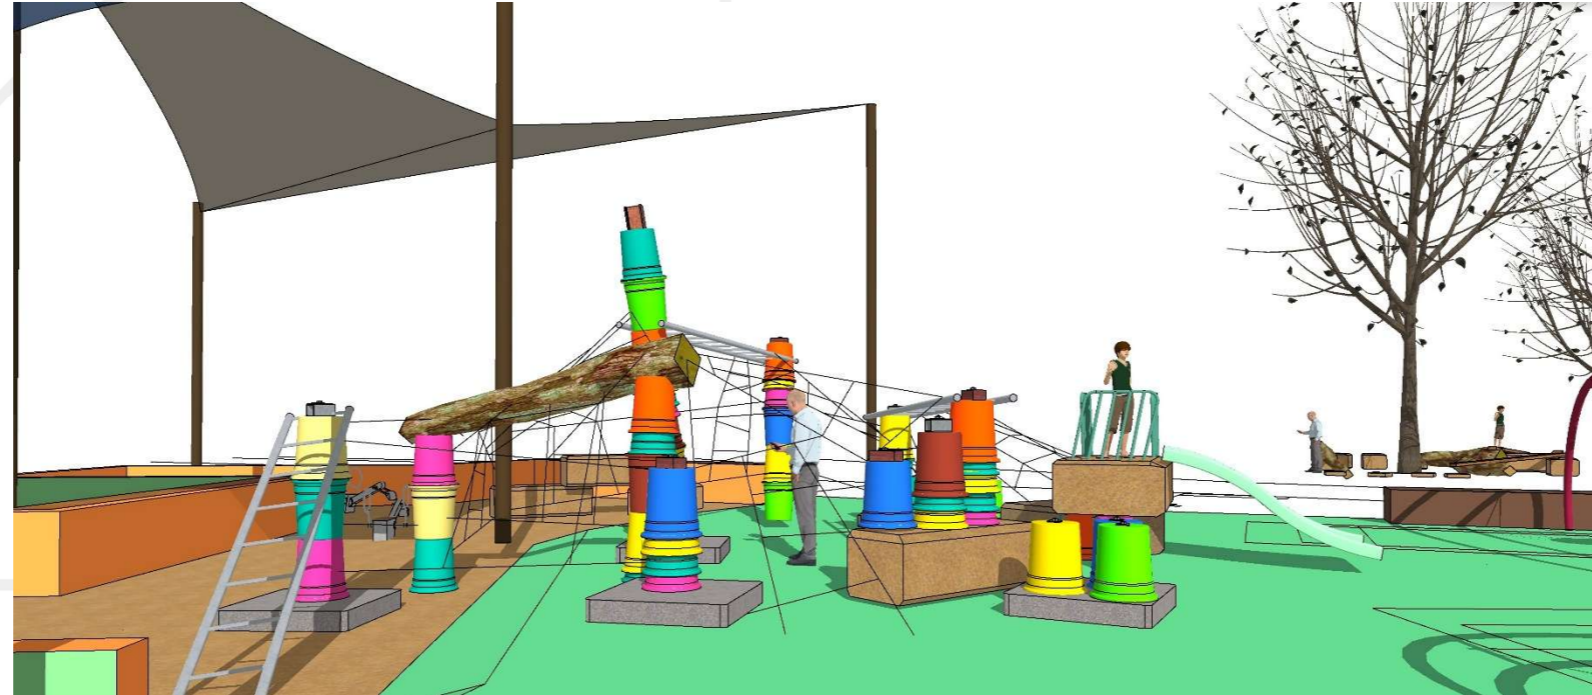

### Works include:

- Removal of slide and associated softfall
- Installation of new Bucket Towers multi-play unit and softfall
- Refurbishment of swings and sand pit area
- Installation of new nature play area

### When will the works finish?

Construction starts in November 2021 and is planned to complete in late December, weather permitting. This part of the playground will be closed to the public during the construction.